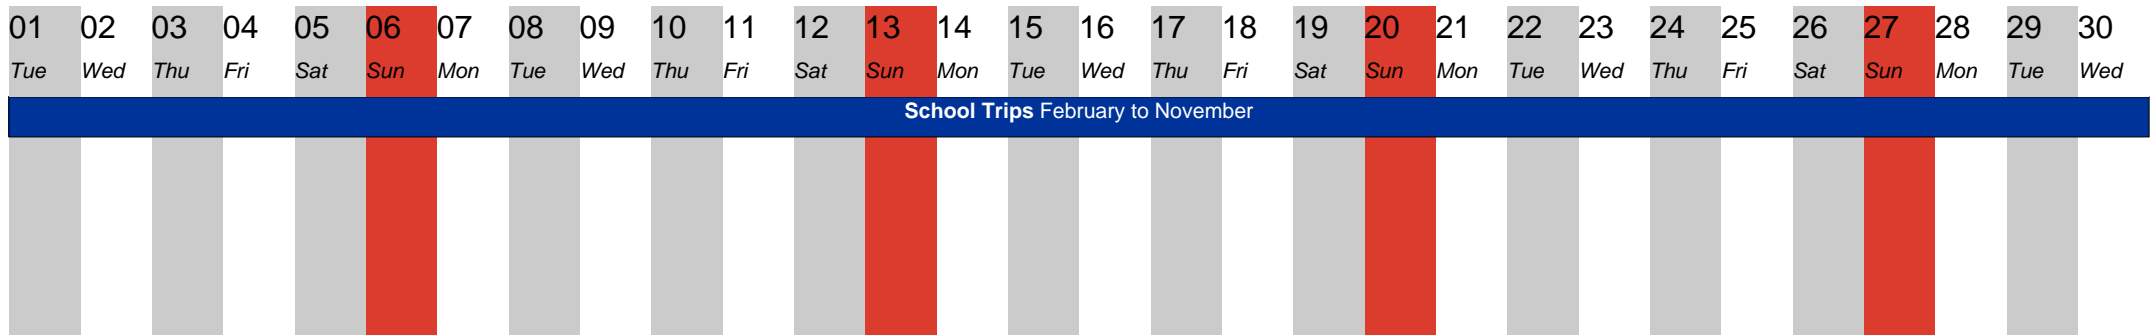

February 2026

Update: 14.04.2026

March 2026

April 2026

May 2026

Update: 14.04.2026

June 2026

July 2026

August 2026

Update: 14.04.2026

September 2026

October 2026

November 2026

Update: 14.04.2026

01	02	03	04	05	06	07	08	09	10	11	12	13	14	15	16	17	18	19	20	21	22	23	24	25	26	27	28	29	30
Sun	Mon	Tue	Wed	Thu	Fri	Sat	Sun	Mon	Tue	Wed	Thu	Fri	Sat	Sun	Mon	Tue	Wed	Thu	Fri	Sat	Sun	Mon	Tue	Wed	Thu	Fri	Sat	Sun	Mon

School Trips February to November