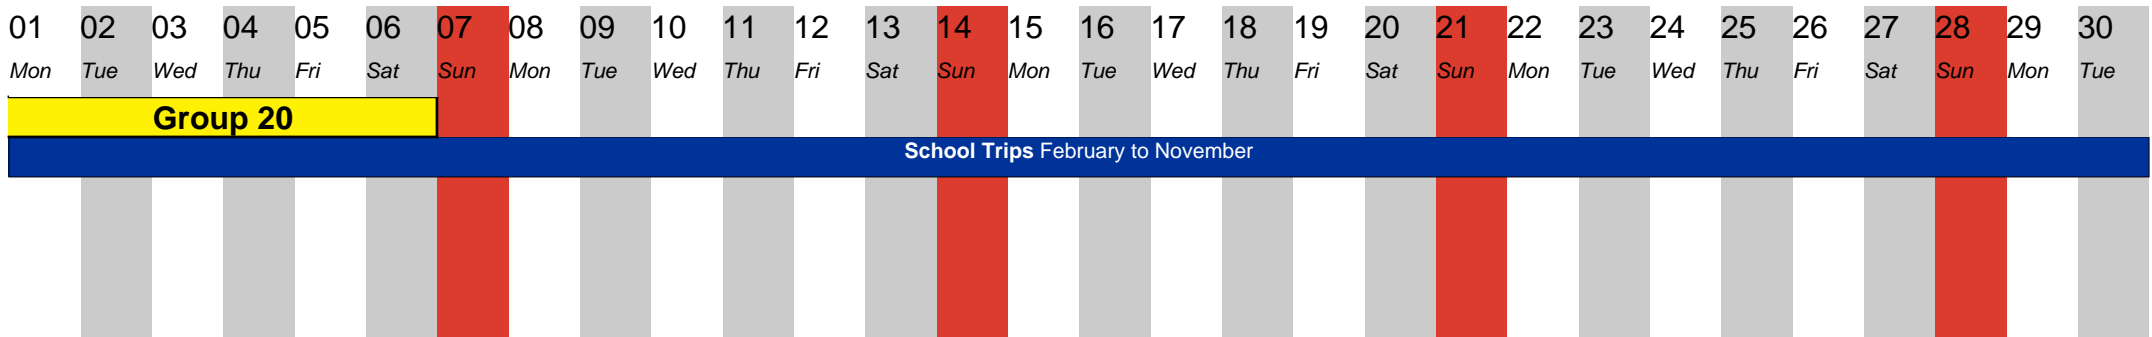

February 2026

Update: 14.04.2026

March 2026

April 2026

May 2026

Update: 14.04.2026

June 2026

July 2026

August 2026

Update: 14.04.2026

September 2026

October 2026

November 2026

Update: 14.04.2026

01	02	03	04	05	06	07	08	09	10	11	12	13	14	15	16	17	18	19	20	21	22	23	24	25	26	27	28	29	30
Sun	Mon	Tue	Wed	Thu	Fri	Sat	Sun	Mon	Tue	Wed	Thu	Fri	Sat	Sun	Mon	Tue	Wed	Thu	Fri	Sat	Sun	Mon	Tue	Wed	Thu	Fri	Sat	Sun	Mon

School Trips February to November