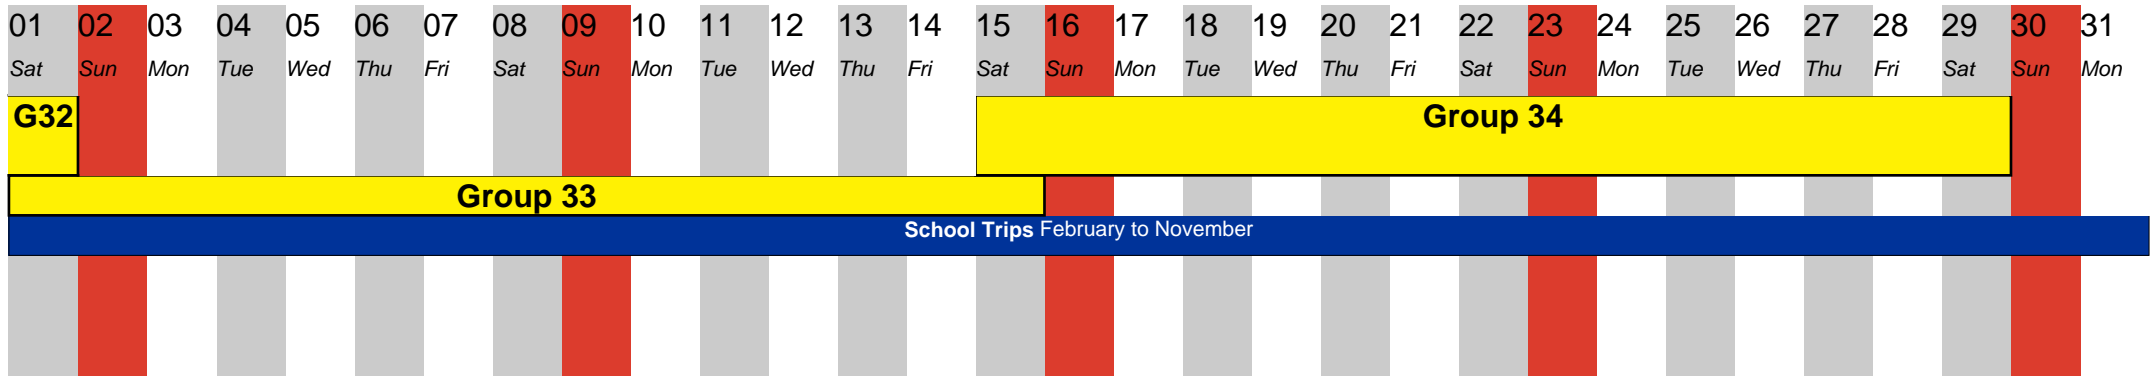

February 2026

Update: 14.04.2026

March 2026

April 2026

May 2026

Update: 14.04.2026

June 2026

July 2026

August 2026

Update: 14.04.2026

September 2026

October 2026

November 2026

Update: 14.04.2026

01	02	03	04	05	06	07	08	09	10	11	12	13	14	15	16	17	18	19	20	21	22	23	24	25	26	27	28	29	30
Sun	Mon	Tue	Wed	Thu	Fri	Sat	Sun	Mon	Tue	Wed	Thu	Fri	Sat	Sun	Mon	Tue	Wed	Thu	Fri	Sat	Sun	Mon	Tue	Wed	Thu	Fri	Sat	Sun	Mon

School Trips February to November