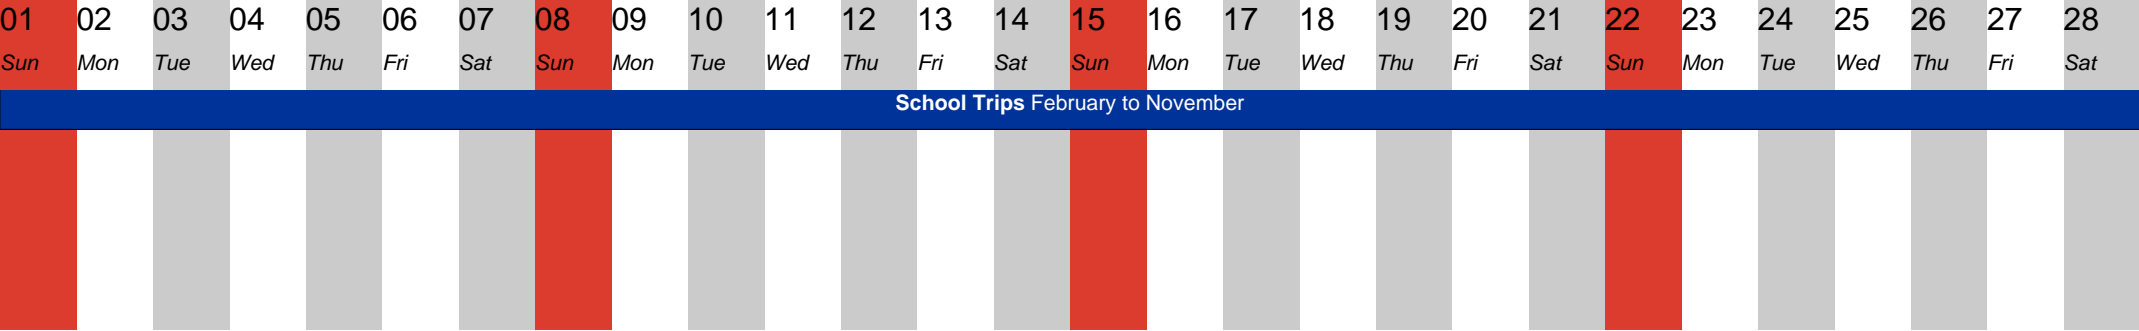

February 2026

March 2026

April 2026

May 2026

Update: 29.05.2026

June 2026

July 2026

August 2026

Update: 29.05.2026

September 2026

October 2026

November 2026

Update: 29.05.2026

01	02	03	04	05	06	07	08	09	10	11	12	13	14	15	16	17	18	19	20	21	22	23	24	25	26	27	28	29	30
Sun	Mon	Tue	Wed	Thu	Fri	Sat	Sun	Mon	Tue	Wed	Thu	Fri	Sat	Sun	Mon	Tue	Wed	Thu	Fri	Sat	Sun	Mon	Tue	Wed	Thu	Fri	Sat	Sun	Mon

School Trips February to November