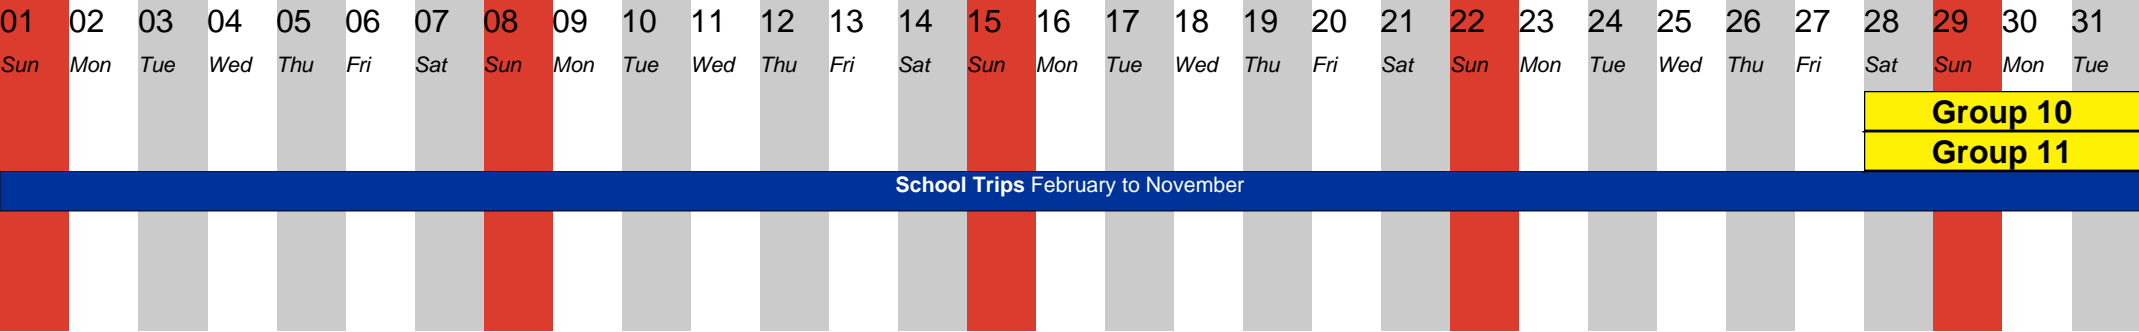

February 2026

March 2026

April 2026

May 2026

Update: 29.05.2026

June 2026

July 2026

August 2026

Update: 29.05.2026

September 2026

October 2026

November 2026

Update: 29.05.2026

01	02	03	04	05	06	07	08	09	10	11	12	13	14	15	16	17	18	19	20	21	22	23	24	25	26	27	28	29	30
Sun	Mon	Tue	Wed	Thu	Fri	Sat	Sun	Mon	Tue	Wed	Thu	Fri	Sat	Sun	Mon	Tue	Wed	Thu	Fri	Sat	Sun	Mon	Tue	Wed	Thu	Fri	Sat	Sun	Mon

School Trips February to November