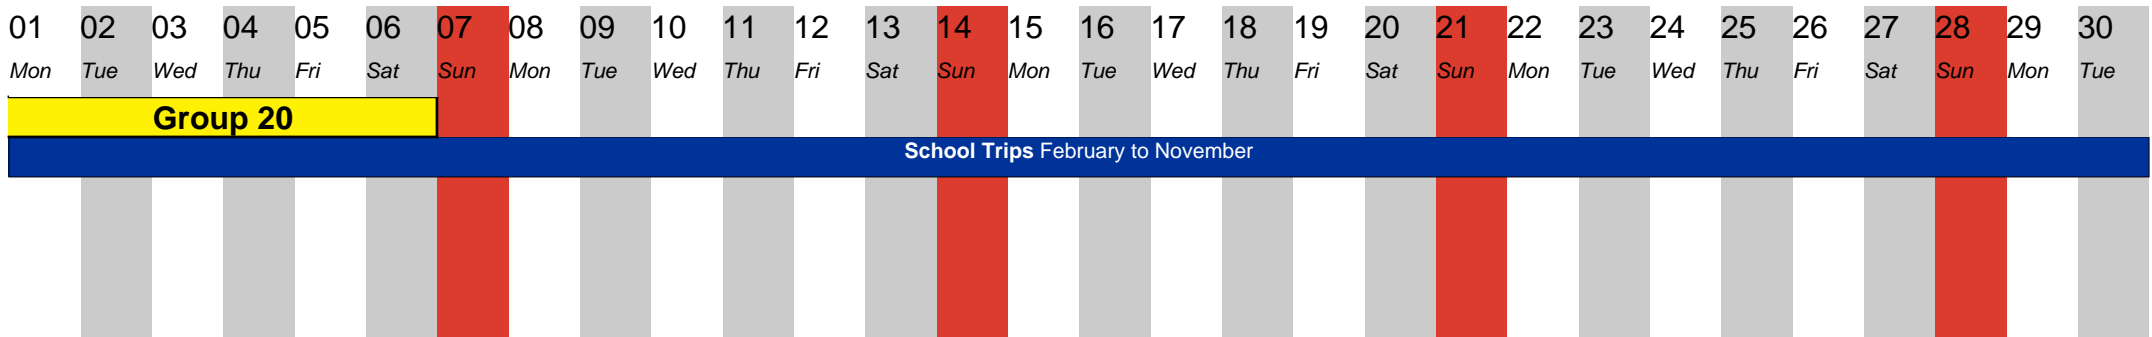

February 2026

March 2026

April 2026

May 2026

Update: 29.05.2026

June 2026

July 2026

August 2026

Update: 29.05.2026

September 2026

October 2026

November 2026

Update: 29.05.2026

01	02	03	04	05	06	07	08	09	10	11	12	13	14	15	16	17	18	19	20	21	22	23	24	25	26	27	28	29	30
Sun	Mon	Tue	Wed	Thu	Fri	Sat	Sun	Mon	Tue	Wed	Thu	Fri	Sat	Sun	Mon	Tue	Wed	Thu	Fri	Sat	Sun	Mon	Tue	Wed	Thu	Fri	Sat	Sun	Mon

School Trips February to November