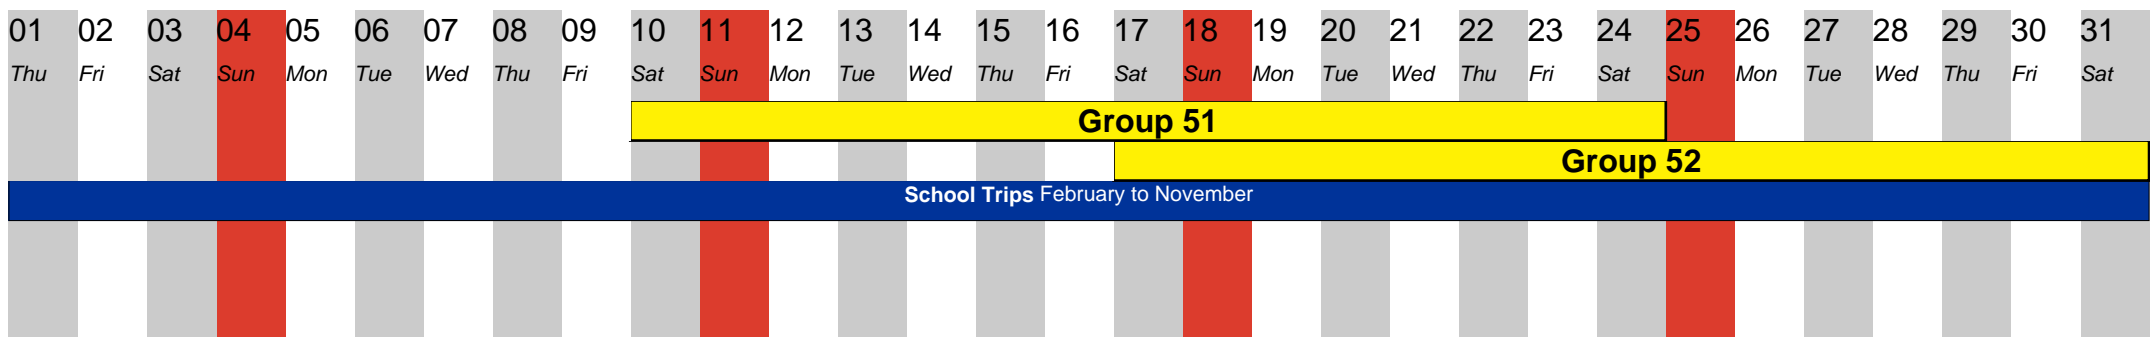

August 2026

Update: 14.04.2026

September 2026

October 2026

November 2026

Update: 14.04.2026

01	02	03	04	05	06	07	08	09	10	11	12	13	14	15	16	17	18	19	20	21	22	23	24	25	26	27	28	29	30
Sun	Mon	Tue	Wed	Thu	Fri	Sat	Sun	Mon	Tue	Wed	Thu	Fri	Sat	Sun	Mon	Tue	Wed	Thu	Fri	Sat	Sun	Mon	Tue	Wed	Thu	Fri	Sat	Sun	Mon

School Trips February to November