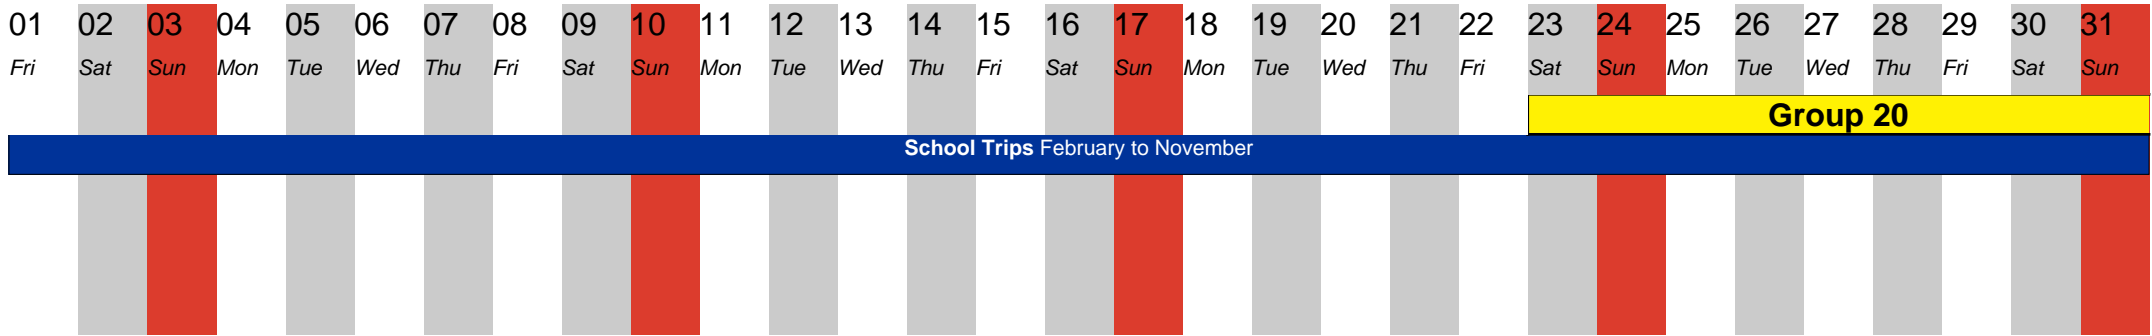

February 2026

March 2026

April 2026

May 2026

Update: 29.05.2026

June 2026

July 2026

August 2026

Update: 29.05.2026

September 2026

October 2026

November 2026

Update: 29.05.2026

01	02	03	04	05	06	07	08	09	10	11	12	13	14	15	16	17	18	19	20	21	22	23	24	25	26	27	28	29	30
Sun	Mon	Tue	Wed	Thu	Fri	Sat	Sun	Mon	Tue	Wed	Thu	Fri	Sat	Sun	Mon	Tue	Wed	Thu	Fri	Sat	Sun	Mon	Tue	Wed	Thu	Fri	Sat	Sun	Mon

School Trips February to November