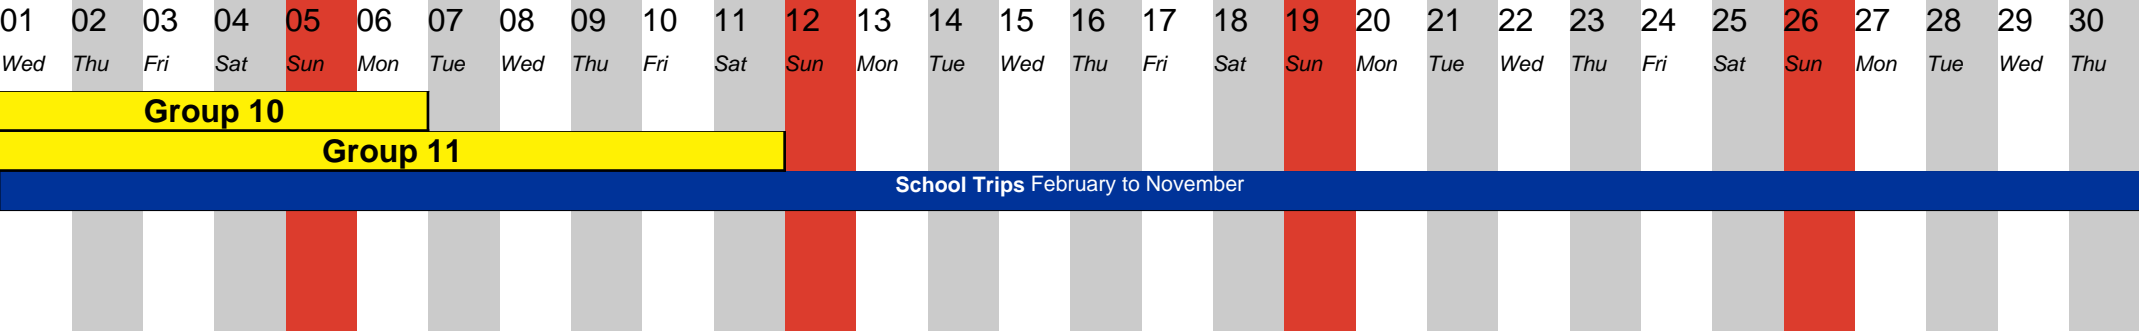

February 2026

March 2026

April 2026

May 2026

Update: 29.05.2026

June 2026

July 2026

August 2026

Update: 29.05.2026

September 2026

October 2026

November 2026

Update: 29.05.2026

01	02	03	04	05	06	07	08	09	10	11	12	13	14	15	16	17	18	19	20	21	22	23	24	25	26	27	28	29	30
Sun	Mon	Tue	Wed	Thu	Fri	Sat	Sun	Mon	Tue	Wed	Thu	Fri	Sat	Sun	Mon	Tue	Wed	Thu	Fri	Sat	Sun	Mon	Tue	Wed	Thu	Fri	Sat	Sun	Mon

School Trips February to November