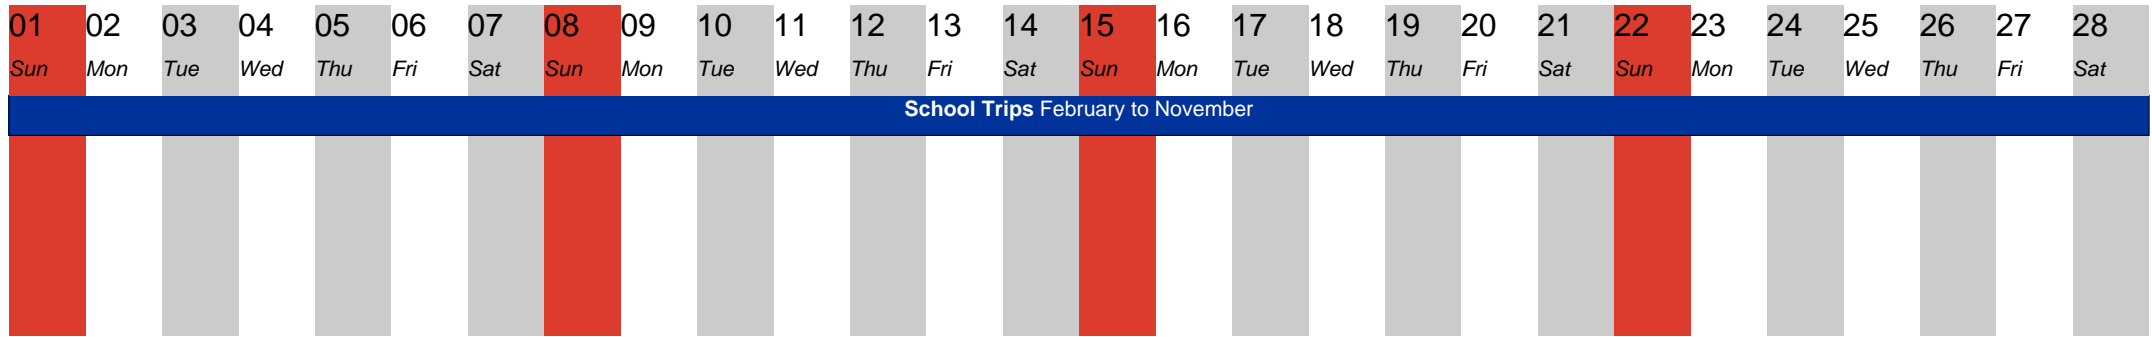

February 2026

Update: 14.04.2026

March 2026

April 2026

May 2026

Update: 14.04.2026

June 2026

July 2026

August 2026

Update: 14.04.2026

September 2026

October 2026

November 2026

Update: 14.04.2026

01	02	03	04	05	06	07	08	09	10	11	12	13	14	15	16	17	18	19	20	21	22	23	24	25	26	27	28	29	30
Sun	Mon	Tue	Wed	Thu	Fri	Sat	Sun	Mon	Tue	Wed	Thu	Fri	Sat	Sun	Mon	Tue	Wed	Thu	Fri	Sat	Sun	Mon	Tue	Wed	Thu	Fri	Sat	Sun	Mon

School Trips February to November