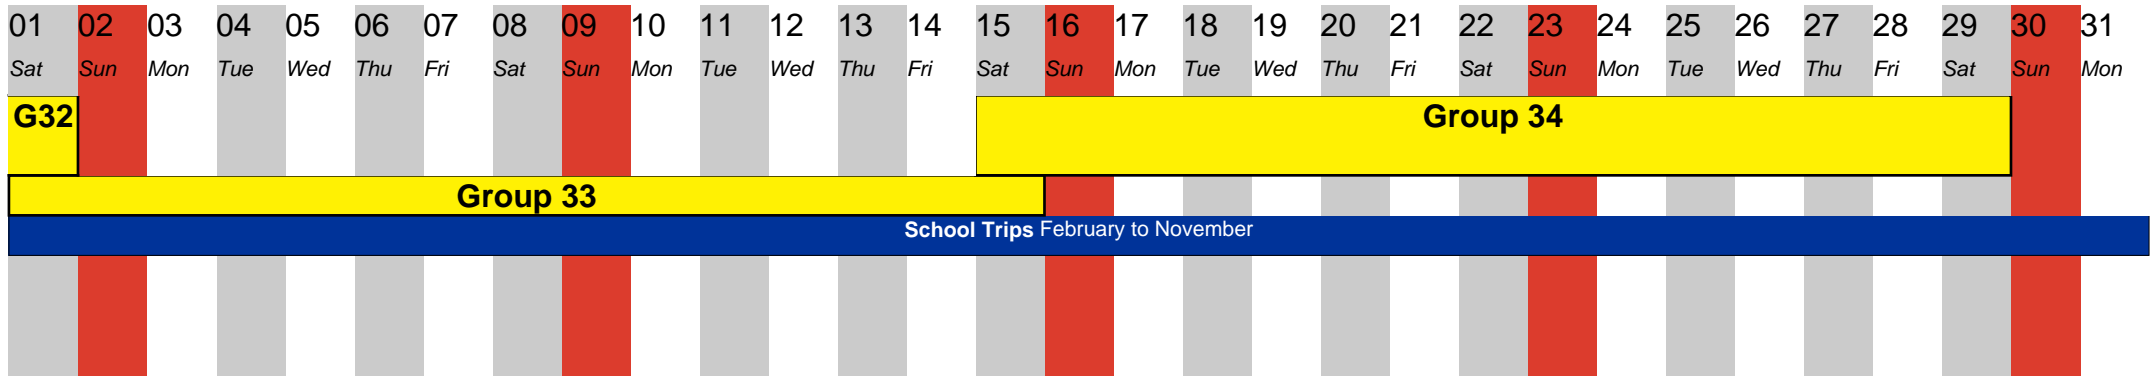

February 2026

March 2026

April 2026

May 2026

Update: 29.05.2026

June 2026

July 2026

August 2026

Update: 29.05.2026

September 2026

October 2026

November 2026

Update: 29.05.2026

01	02	03	04	05	06	07	08	09	10	11	12	13	14	15	16	17	18	19	20	21	22	23	24	25	26	27	28	29	30
Sun	Mon	Tue	Wed	Thu	Fri	Sat	Sun	Mon	Tue	Wed	Thu	Fri	Sat	Sun	Mon	Tue	Wed	Thu	Fri	Sat	Sun	Mon	Tue	Wed	Thu	Fri	Sat	Sun	Mon

School Trips February to November