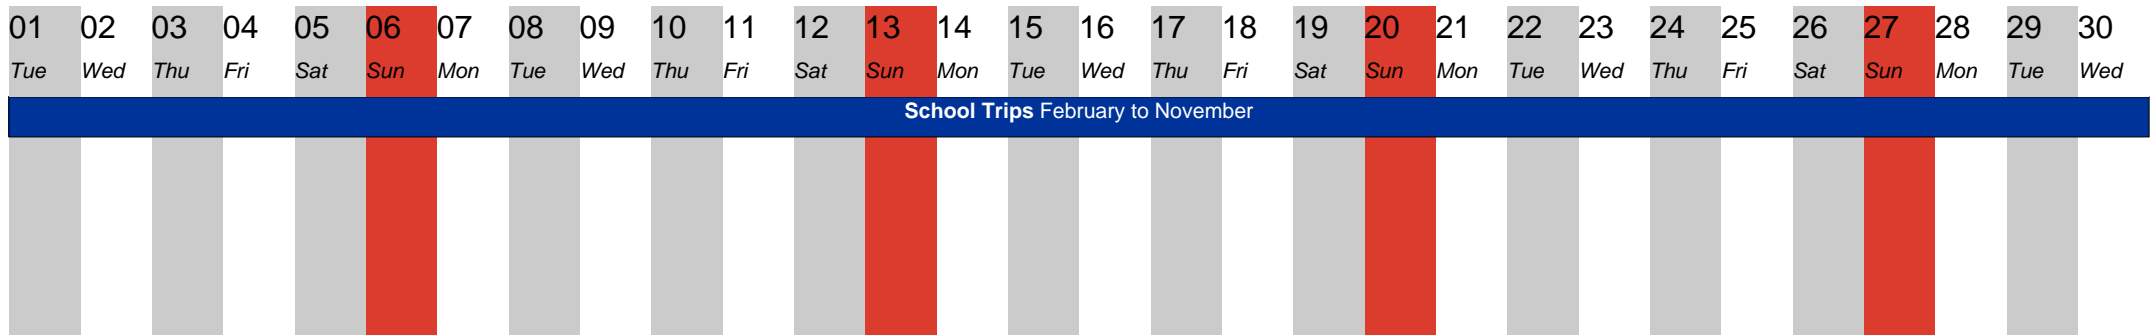

February 2026

March 2026

April 2026

May 2026

Update: 29.05.2026

June 2026

July 2026

August 2026

Update: 29.05.2026

September 2026

October 2026

November 2026

Update: 29.05.2026

01	02	03	04	05	06	07	08	09	10	11	12	13	14	15	16	17	18	19	20	21	22	23	24	25	26	27	28	29	30
Sun	Mon	Tue	Wed	Thu	Fri	Sat	Sun	Mon	Tue	Wed	Thu	Fri	Sat	Sun	Mon	Tue	Wed	Thu	Fri	Sat	Sun	Mon	Tue	Wed	Thu	Fri	Sat	Sun	Mon

School Trips February to November