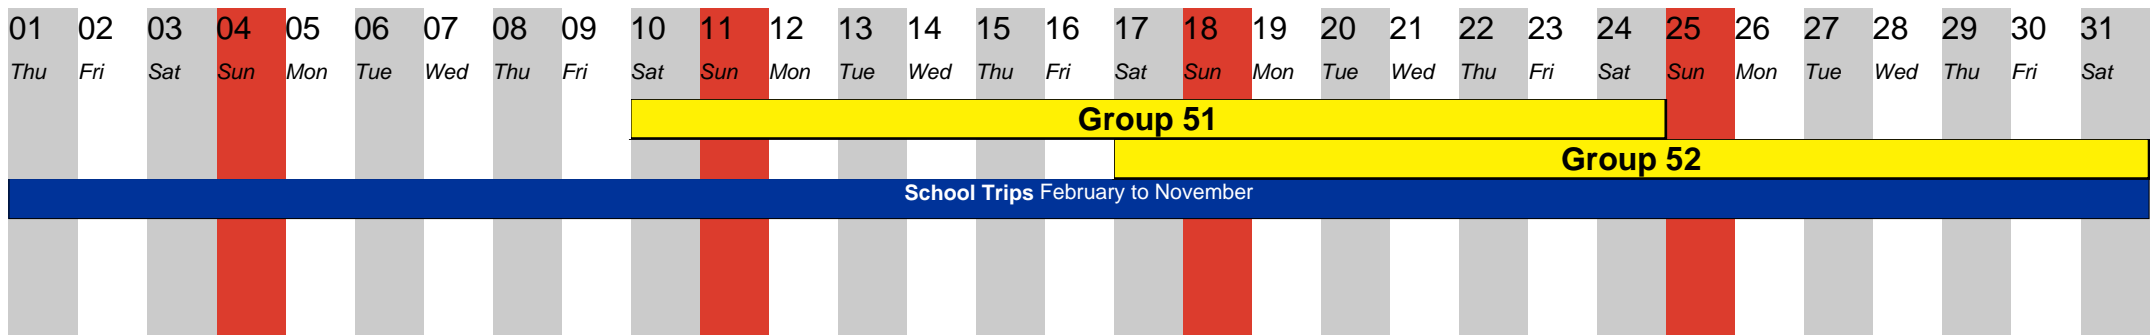

February 2026

March 2026

April 2026

May 2026

Update: 29.05.2026

June 2026

July 2026

August 2026

Update: 29.05.2026

September 2026

October 2026

November 2026

Update: 29.05.2026

01	02	03	04	05	06	07	08	09	10	11	12	13	14	15	16	17	18	19	20	21	22	23	24	25	26	27	28	29	30
Sun	Mon	Tue	Wed	Thu	Fri	Sat	Sun	Mon	Tue	Wed	Thu	Fri	Sat	Sun	Mon	Tue	Wed	Thu	Fri	Sat	Sun	Mon	Tue	Wed	Thu	Fri	Sat	Sun	Mon

School Trips February to November