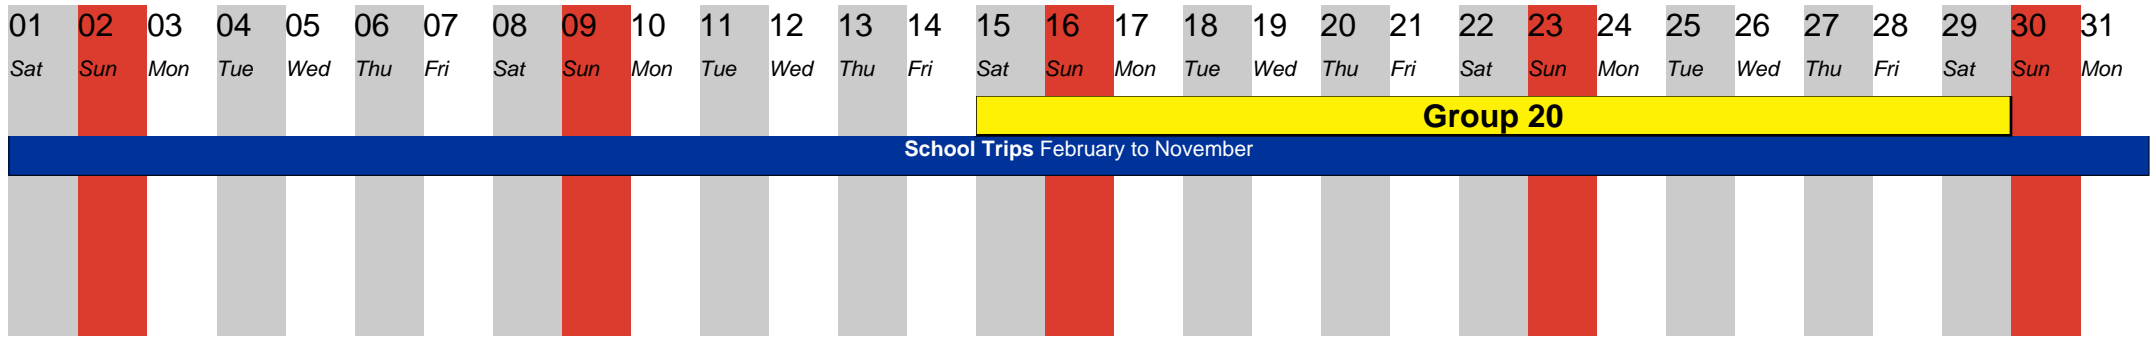

February 2027

Update: 03.05.2026

March 2027

April 2027

May 2027

Update: 03.05.2026

June 2027

July 2027

August 2027

September 2027

October 2027

November 2027

Update: 03.05.2026

01	02	03	04	05	06	07	08	09	10	11	12	13	14	15	16	17	18	19	20	21	22	23	24	25	26	27	28	29	30							
Mon	Tue	Wed	Thu	Fri	Sat	Sun	Mon	Tue	Wed	Thu	Fri	Sat	Sun	Mon	Tue	Wed	Thu	Fri	Sat	Sun	Mon	Tue	Wed	Thu	Fri	Sat	Sun	Mon	Tue							
Group 52							School Trips February to November																													