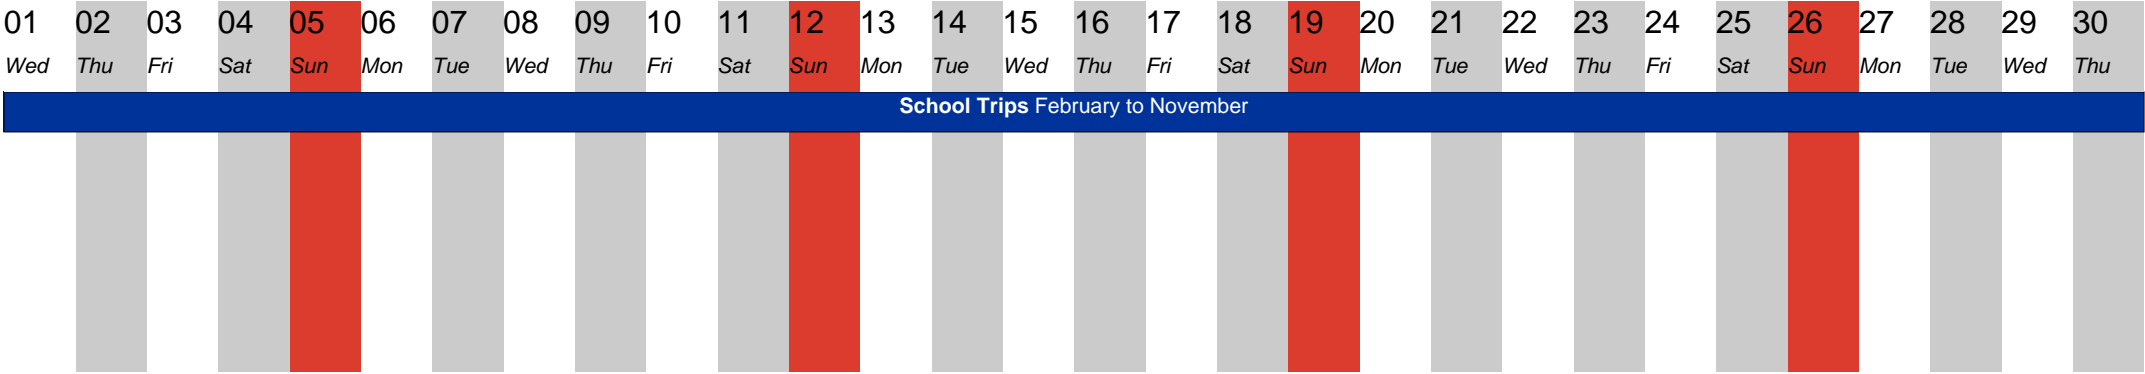

February 2027

Update: 03.05.2026

March 2027

April 2027

May 2027

Update: 03.05.2026

June 2027

July 2027

August 2027

September 2027

October 2027

November 2027

Update: 03.05.2026

01	02	03	04	05	06	07	08	09	10	11	12	13	14	15	16	17	18	19	20	21	22	23	24	25	26	27	28	29	30							
Mon	Tue	Wed	Thu	Fri	Sat	Sun	Mon	Tue	Wed	Thu	Fri	Sat	Sun	Mon	Tue	Wed	Thu	Fri	Sat	Sun	Mon	Tue	Wed	Thu	Fri	Sat	Sun	Mon	Tue							
Group 52							School Trips February to November																													