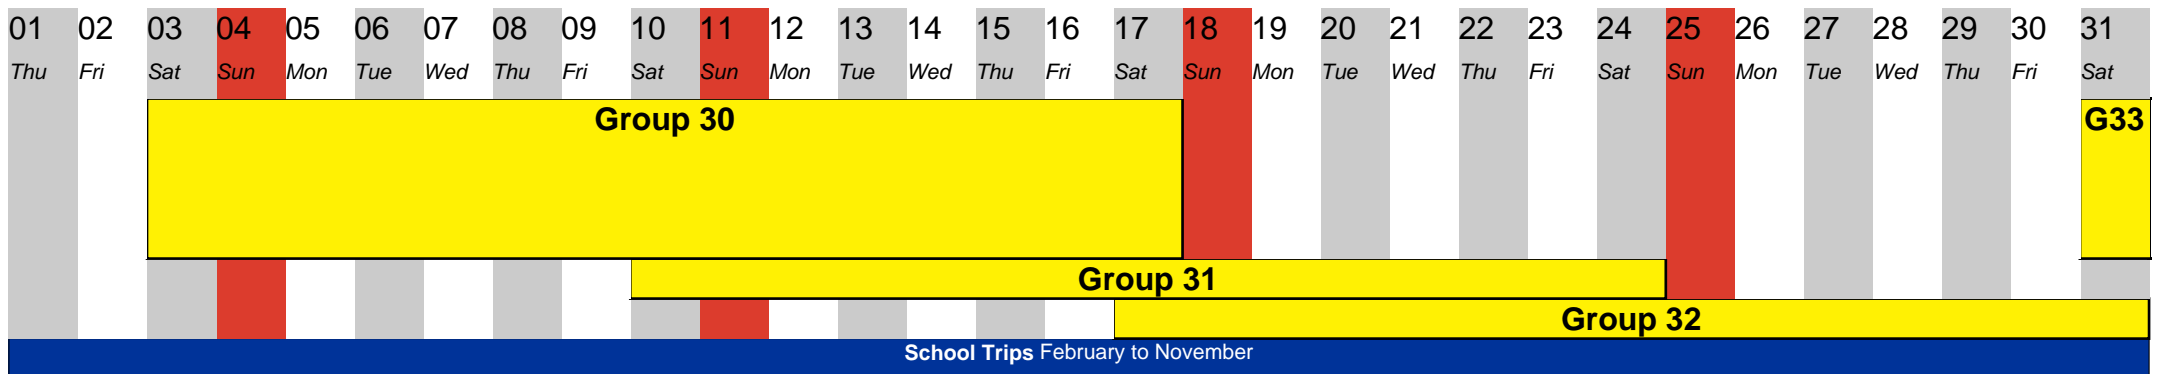

February 2027

Update: 03.05.2026

March 2027

April 2027

May 2027

Update: 03.05.2026

June 2027

July 2027

August 2027

September 2027

October 2027

November 2027

Update: 03.05.2026

01	02	03	04	05	06	07	08	09	10	11	12	13	14	15	16	17	18	19	20	21	22	23	24	25	26	27	28	29	30							
Mon	Tue	Wed	Thu	Fri	Sat	Sun	Mon	Tue	Wed	Thu	Fri	Sat	Sun	Mon	Tue	Wed	Thu	Fri	Sat	Sun	Mon	Tue	Wed	Thu	Fri	Sat	Sun	Mon	Tue							
Group 52							School Trips February to November																													