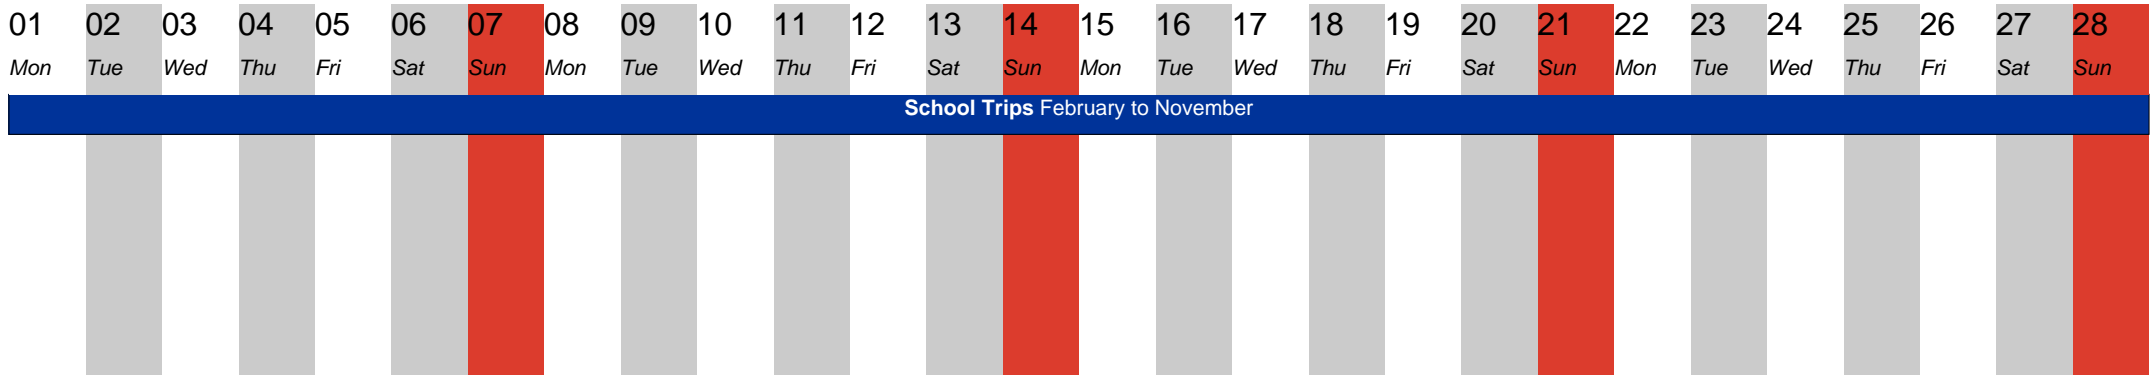

February 2027

Update: 03.05.2026

March 2027

April 2027

May 2027

Update: 03.05.2026

June 2027

July 2027

August 2027

September 2027

October 2027

November 2027

Update: 03.05.2026

01	02	03	04	05	06	07	08	09	10	11	12	13	14	15	16	17	18	19	20	21	22	23	24	25	26	27	28	29	30							
Mon	Tue	Wed	Thu	Fri	Sat	Sun	Mon	Tue	Wed	Thu	Fri	Sat	Sun	Mon	Tue	Wed	Thu	Fri	Sat	Sun	Mon	Tue	Wed	Thu	Fri	Sat	Sun	Mon	Tue							
Group 52							School Trips February to November																													