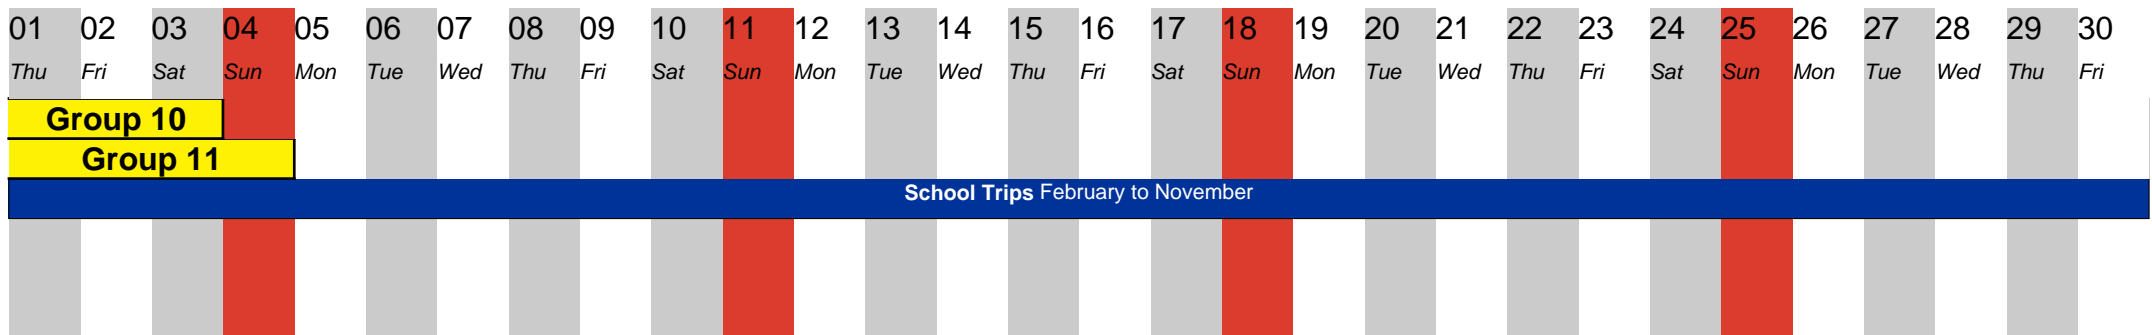

February 2027

Update: 03.05.2026

March 2027

April 2027

May 2027

Update: 03.05.2026

June 2027

July 2027

August 2027

September 2027

October 2027

November 2027

Update: 03.05.2026

01	02	03	04	05	06	07	08	09	10	11	12	13	14	15	16	17	18	19	20	21	22	23	24	25	26	27	28	29	30							
Mon	Tue	Wed	Thu	Fri	Sat	Sun	Mon	Tue	Wed	Thu	Fri	Sat	Sun	Mon	Tue	Wed	Thu	Fri	Sat	Sun	Mon	Tue	Wed	Thu	Fri	Sat	Sun	Mon	Tue							
Group 52							School Trips February to November																													