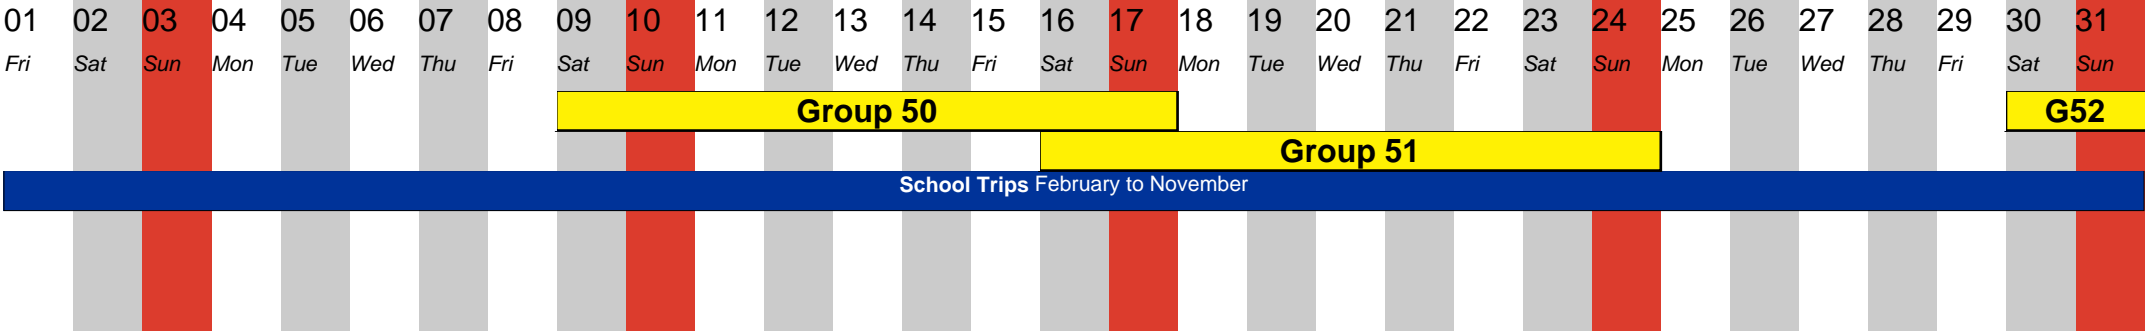

February 2027

Update: 03.05.2026

March 2027

April 2027

May 2027

Update: 03.05.2026

June 2027

July 2027

August 2027

September 2027

October 2027

November 2027

Update: 03.05.2026

01	02	03	04	05	06	07	08	09	10	11	12	13	14	15	16	17	18	19	20	21	22	23	24	25	26	27	28	29	30							
Mon	Tue	Wed	Thu	Fri	Sat	Sun	Mon	Tue	Wed	Thu	Fri	Sat	Sun	Mon	Tue	Wed	Thu	Fri	Sat	Sun	Mon	Tue	Wed	Thu	Fri	Sat	Sun	Mon	Tue							
Group 52							School Trips February to November																													