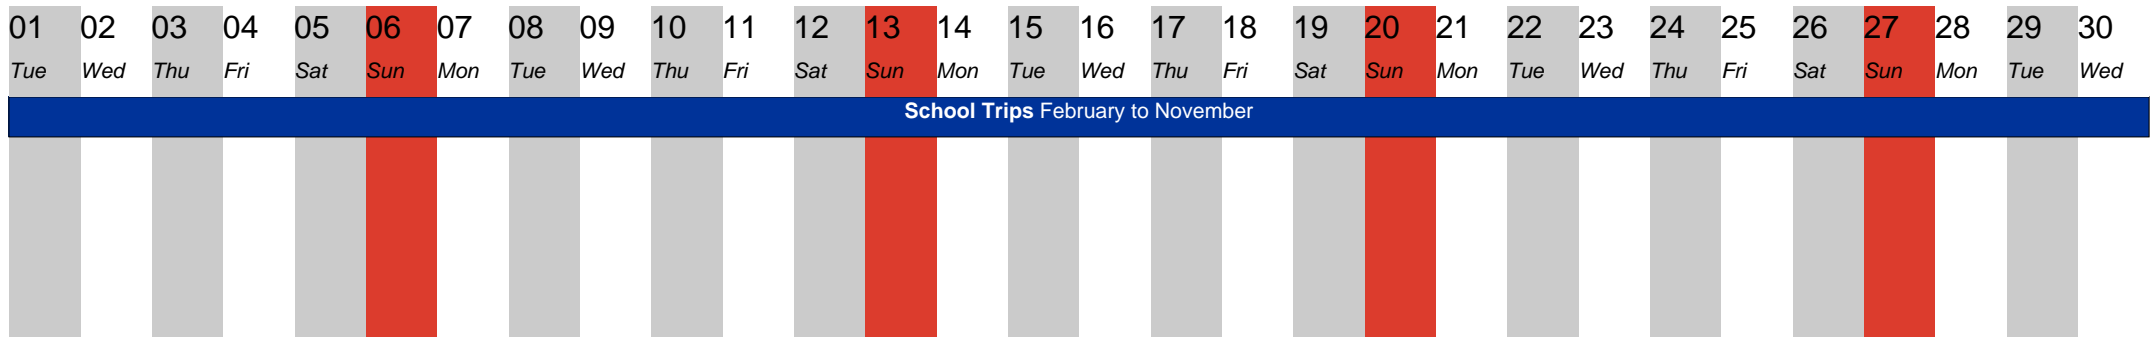

February 2027

Update: 03.05.2026

March 2027

April 2027

May 2027

Update: 03.05.2026

June 2027

July 2027

August 2027

September 2027

October 2027

November 2027

Update: 03.05.2026

01	02	03	04	05	06	07	08	09	10	11	12	13	14	15	16	17	18	19	20	21	22	23	24	25	26	27	28	29	30							
Mon	Tue	Wed	Thu	Fri	Sat	Sun	Mon	Tue	Wed	Thu	Fri	Sat	Sun	Mon	Tue	Wed	Thu	Fri	Sat	Sun	Mon	Tue	Wed	Thu	Fri	Sat	Sun	Mon	Tue							
Group 52							School Trips February to November																													