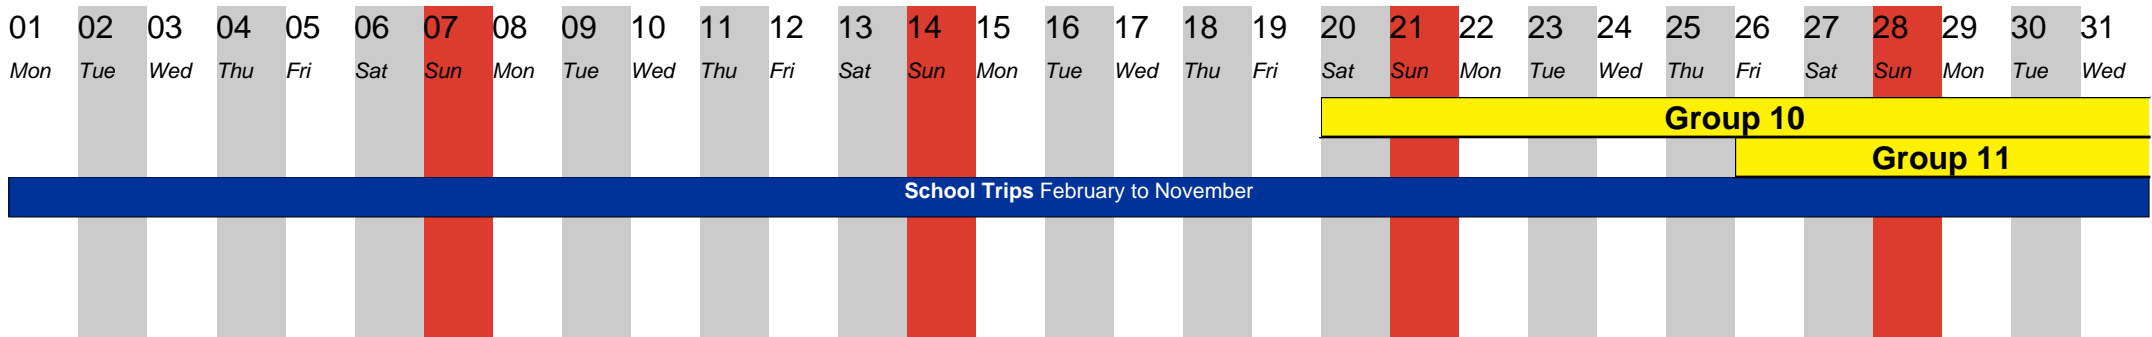

February 2027

Update: 03.05.2026

March 2027

April 2027

May 2027

Update: 03.05.2026

June 2027

July 2027

August 2027

September 2027

October 2027

November 2027

Update: 03.05.2026

01	02	03	04	05	06	07	08	09	10	11	12	13	14	15	16	17	18	19	20	21	22	23	24	25	26	27	28	29	30							
Mon	Tue	Wed	Thu	Fri	Sat	Sun	Mon	Tue	Wed	Thu	Fri	Sat	Sun	Mon	Tue	Wed	Thu	Fri	Sat	Sun	Mon	Tue	Wed	Thu	Fri	Sat	Sun	Mon	Tue							
Group 52							School Trips February to November																													