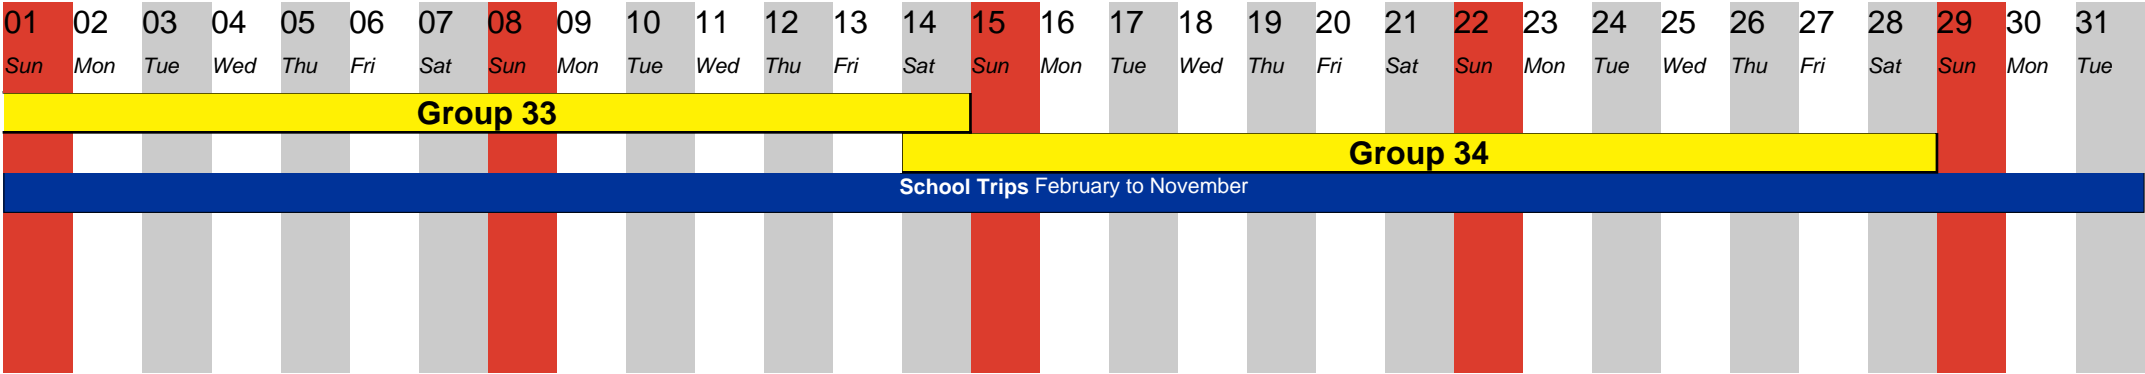

February 2027

Update: 03.05.2026

March 2027

April 2027

May 2027

Update: 03.05.2026

June 2027

July 2027

August 2027

September 2027

October 2027

November 2027

Update: 03.05.2026

01	02	03	04	05	06	07	08	09	10	11	12	13	14	15	16	17	18	19	20	21	22	23	24	25	26	27	28	29	30							
Mon	Tue	Wed	Thu	Fri	Sat	Sun	Mon	Tue	Wed	Thu	Fri	Sat	Sun	Mon	Tue	Wed	Thu	Fri	Sat	Sun	Mon	Tue	Wed	Thu	Fri	Sat	Sun	Mon	Tue							
Group 52							School Trips February to November																													